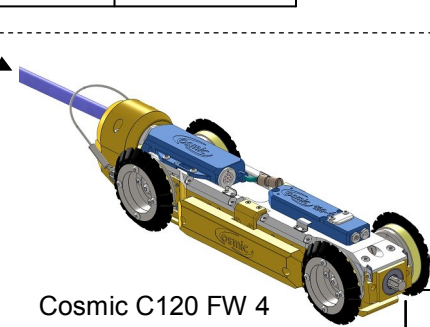

TOPHAT SYSTEM C120

Applikationen / Applications:

Cosmic C120 STE

Cosmic C120 W K oder Cosmic C120 T K

Cosmic C120 FW 4

Cosmic C120 KAH

Cosmic C120 Kameras
Cosmic C120 Cameras

Cosmic C120 FA E

Cosmic C120 STE FA E

Cosmic C120 FE E

Parallelführung
Parallel Extension

Verlängerungen
Extensions

Cosmic C120 UVA L

Cosmic - UV7L

Cosmic KL L

Cosmic TH L

Cosmic - WU

Cosmic C120 SAT-C.